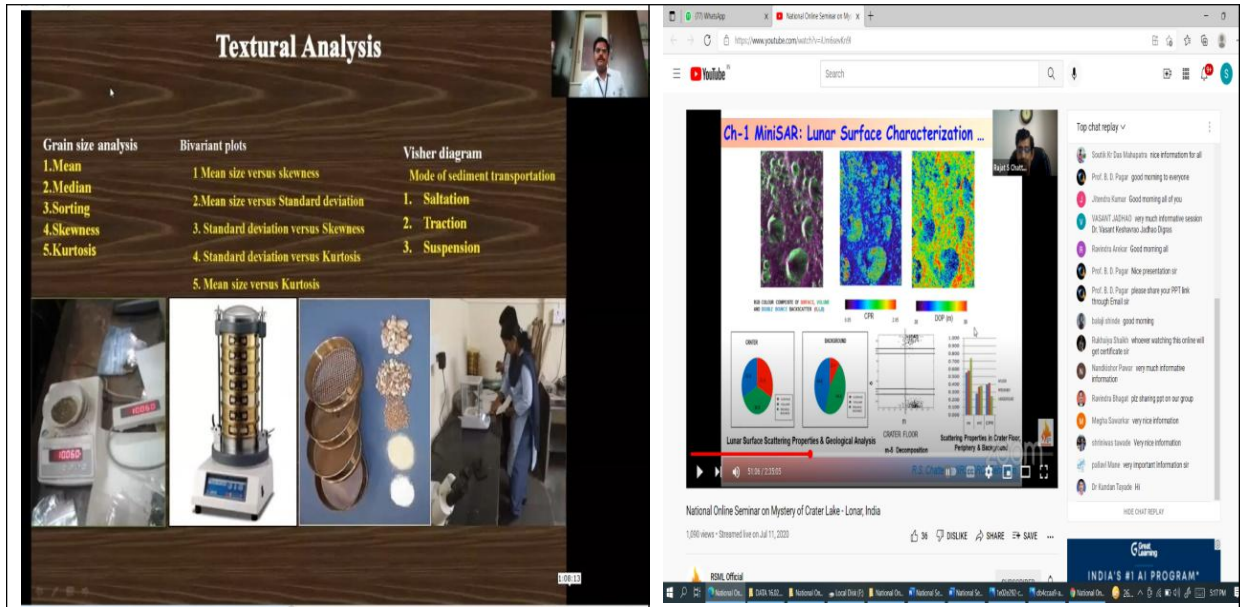

PRINCIPAL
Rajarshi Shahu Mahavidyalaya
(Autonomous), Latur

C) Photographs:

Resource Person: 1) Dr. R. S. Chatterjee, Senior Scientist, Head Department of Geoscience, IIRS, ISRO, Dehradun, Govt. of India
2) Dr. Atul M. Jethu, Researcher on LonarSarovar, C. T. Bora college, Shirur, Dist. Pune

Resource Person Show Slide how to create

Reseource Person Present Textural Analysis

D) Link of Video of the Program: <https://youtu.be/iUm6sevKn9I>

E) Broacher:

Shiv Chhatrapati Shikshan Sanstha's
Rajarshi Shahu Mahavidyalaya (Autonomous), Latur
(NAAC Accredited (Third Cycle) B++ Grade with CGPA 2.99, CPE Status by UGC & DST - FIST support)