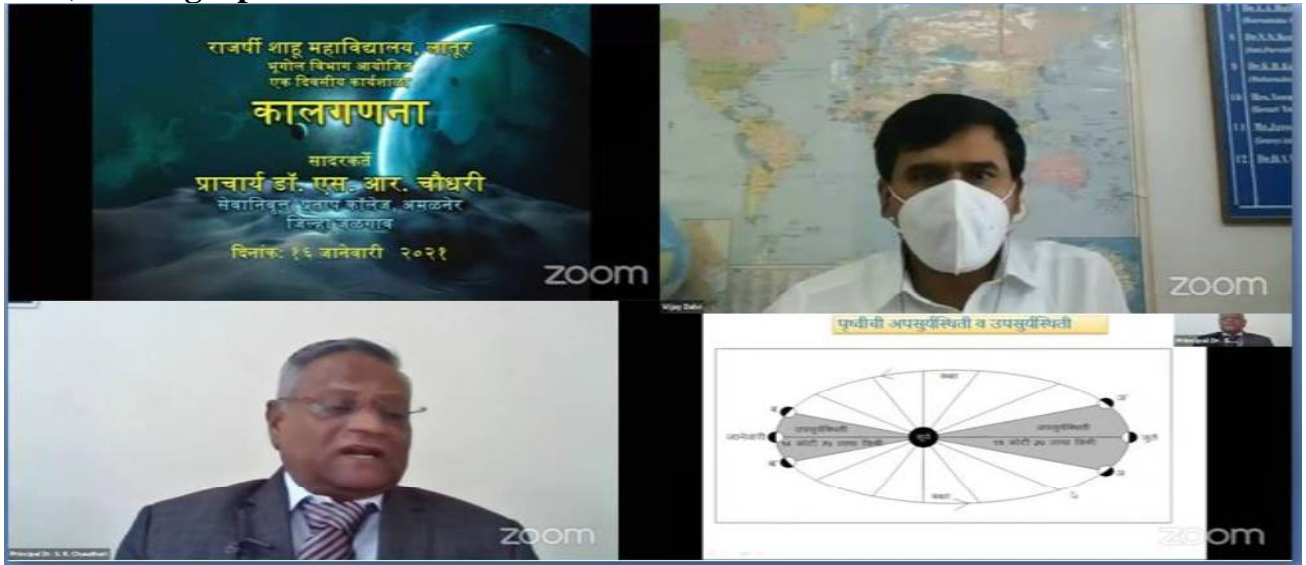

C) Photographs/Screenshots:

Convener: Mr. Vijay J.Dalvi(Deptof.GeographyRajarshi Shahu Mahavidyalaya, (Autonomous), Latur)

Resource Person: Dr.S.R.Chaudhari,(Former PrincipalPratapCollege, Amalner, Dist.Jalgaon)

Resource person focuses on counting of time scale,different time zone and formation of days, week, months, year and season.