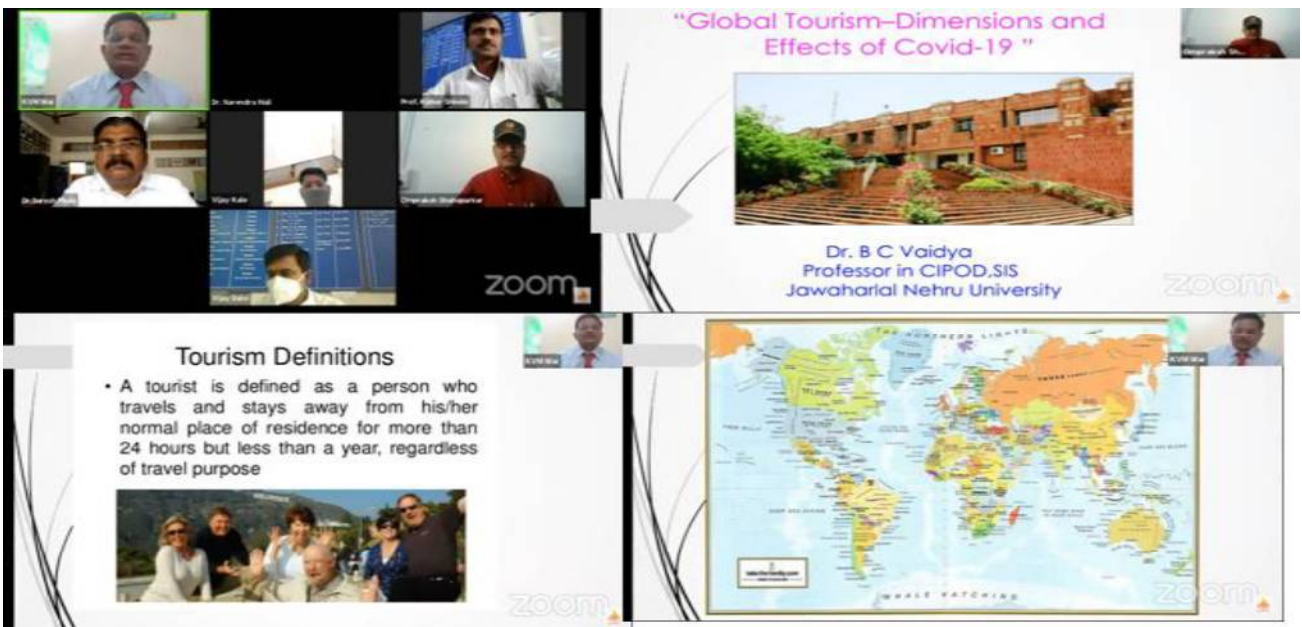

The resource person was focused on the importance of tourism in global economy and how the COVID-19 Pandemic influenced on tourism sectors.