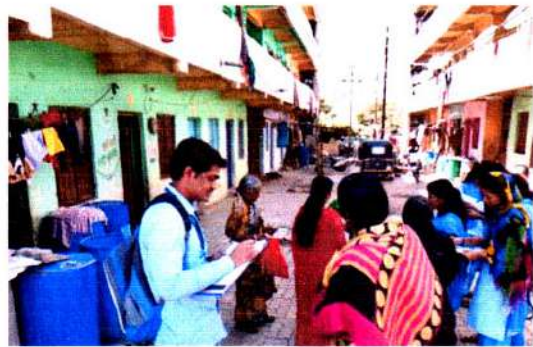

Report

Introduction:

Social survey on women and education in slum area” was organized by the department of sociology on the date of 4-3-2020. Students of department of sociology (B.A.T.Y.) with teaching faculties Sayali Samudre and B.C. Bokade visited to Coil Nagar slum area and they actively participated in this social survey. After interaction with women living in slum area, student got knowledge about social realities of society. They observed that there is a lack of education in women’s, that’s why they have to face lot of social, educational, economical, family problems. After these activity students realized that education is most required thing to solve various social problems. Total 11 students participated in this activity.

Photographs:

(Social survey in slum area)

HoD
Head
Dept. of Sociology
Rajarshi Shahu Mahavidyalaya
Autonomous Latur.