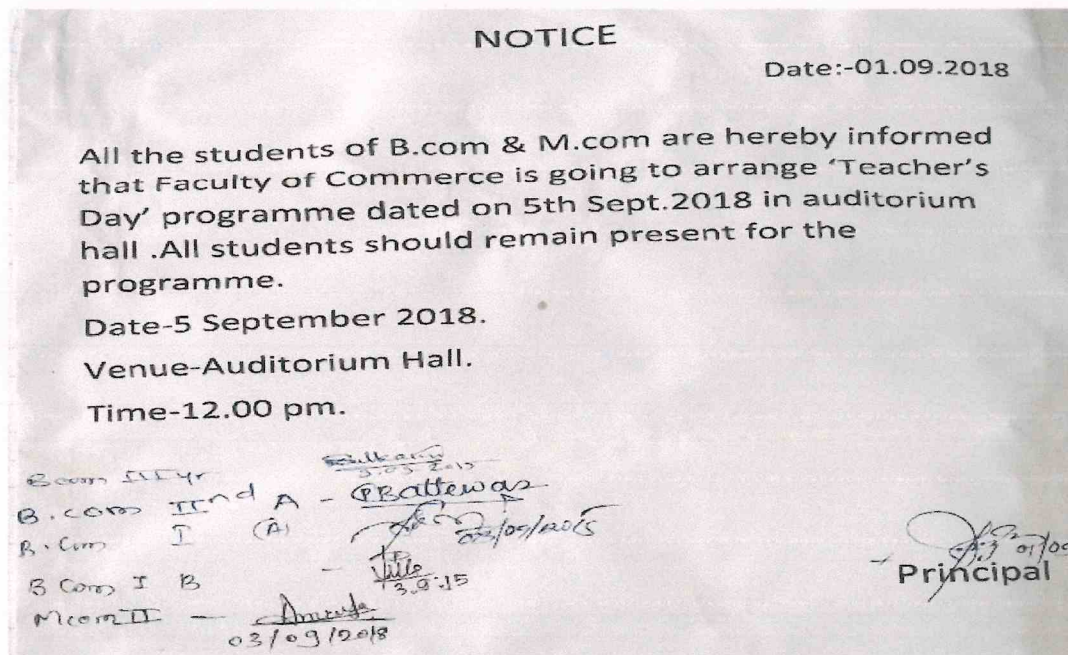

Date: 08.09.2018