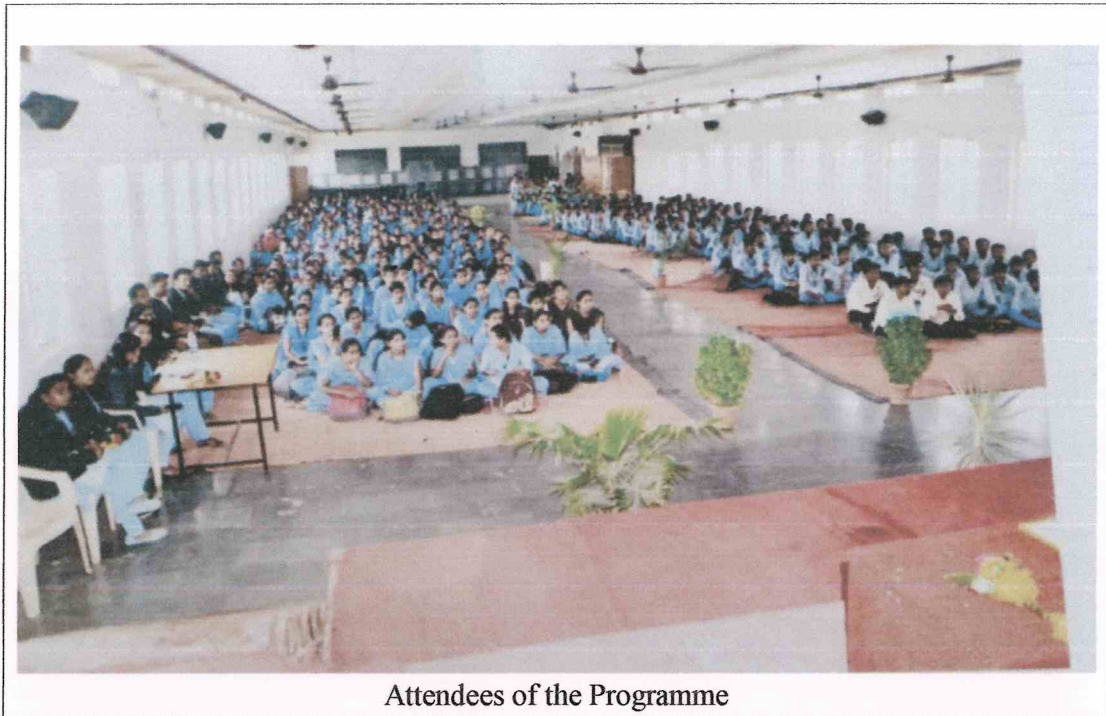

➤ Photographs of the Activity:

Attendees of the Programme

➤ Notice of the Activity: