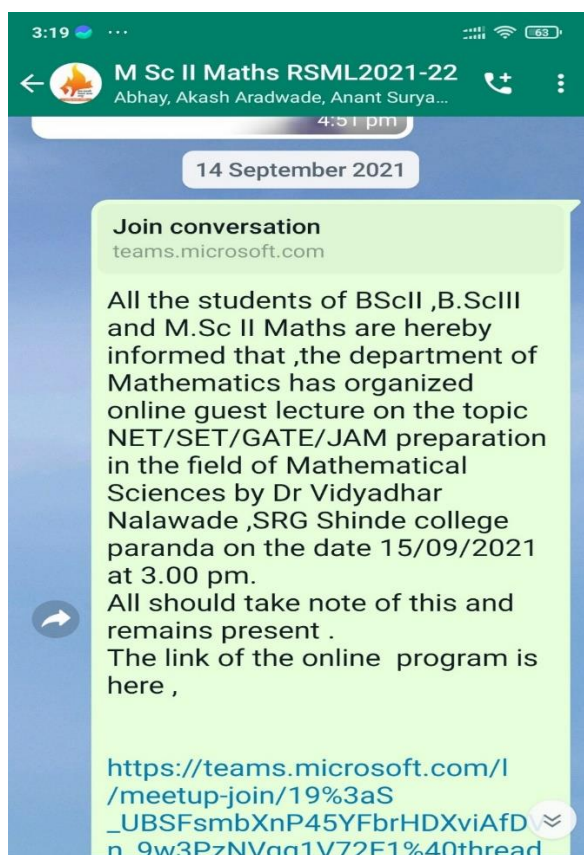

D) Copies of Brochure Prepared for the Programme:

E) Link of Video of the Programme: <https://youtu.be/JdFlyq16CnI>

F) Any other publicity material:

Notice shared in all WhatsApp Groups of Students during 2021-22