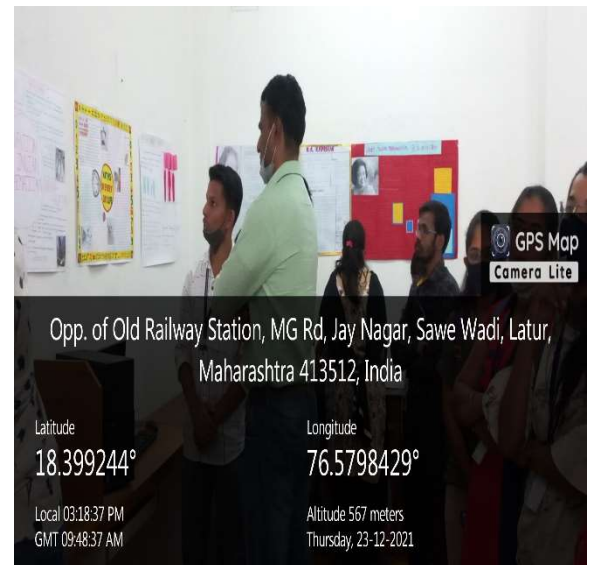

**Participant's presenting their work in
Poster Presentation Competition on
23.12.2021**