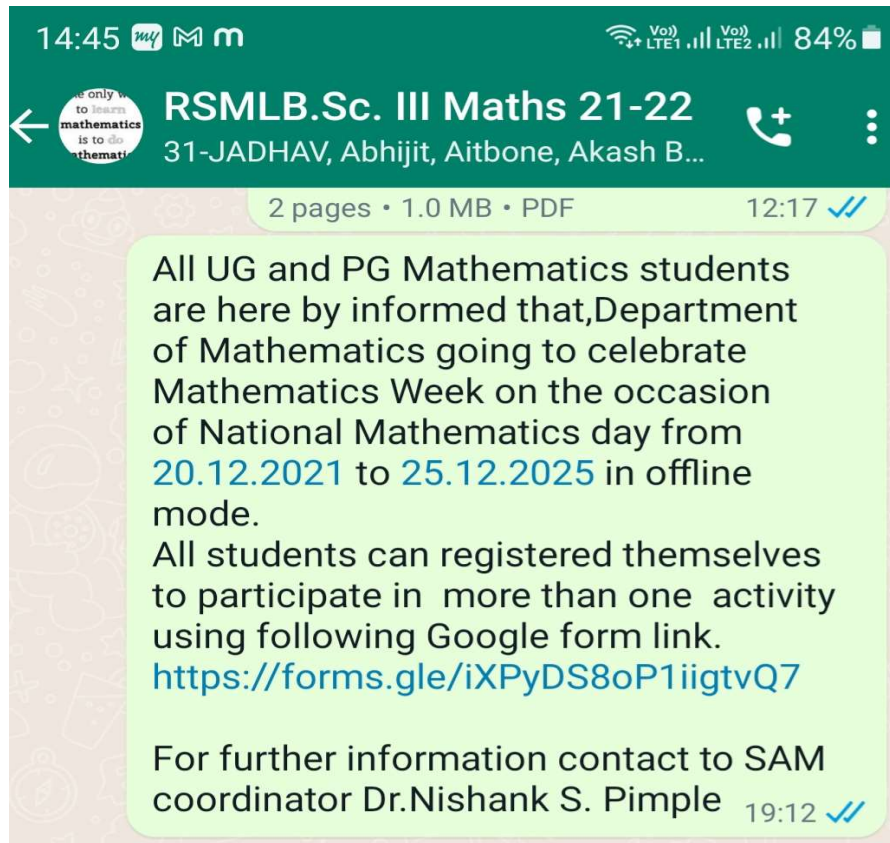

D) Copies of Brochure Prepared for the Programme:

Notice shared on WhatsApp Group

E) Any Other Publicity Material :