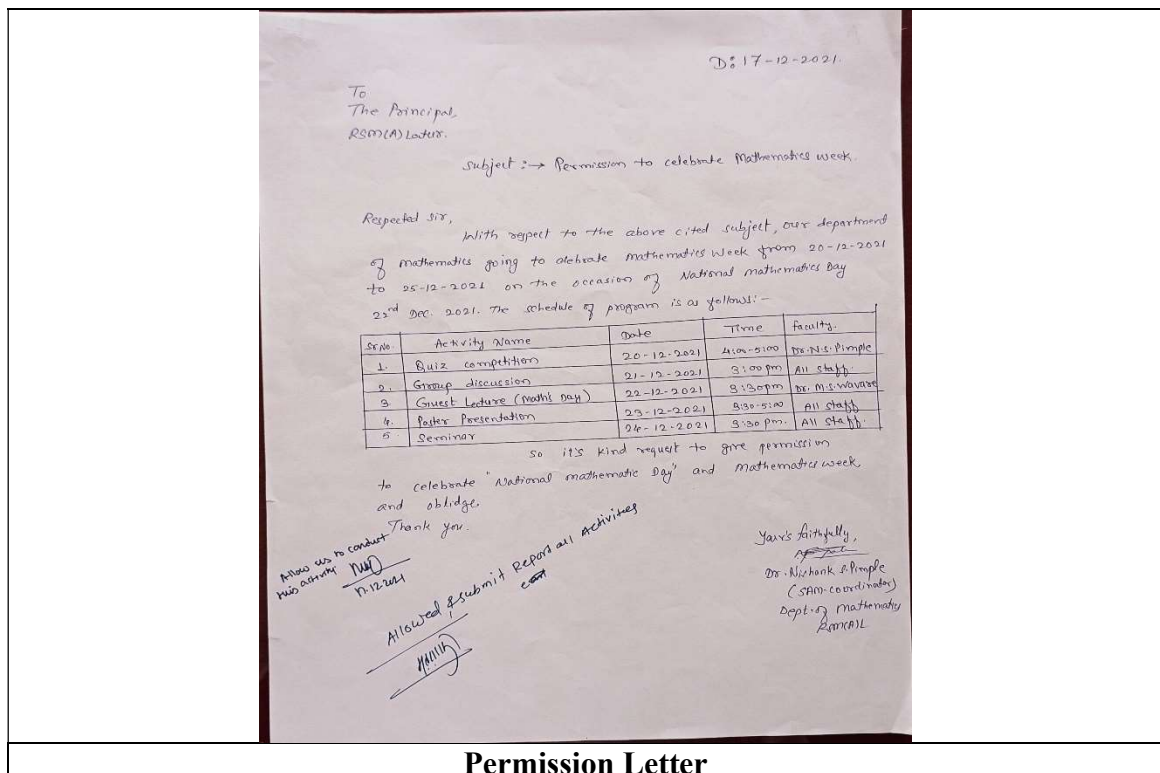

Permission Letter

YouTube Link of Programme :- <https://youtu.be/7FXh8yx_c1k>
<https://youtu.be/Nkfc6YgPji4>