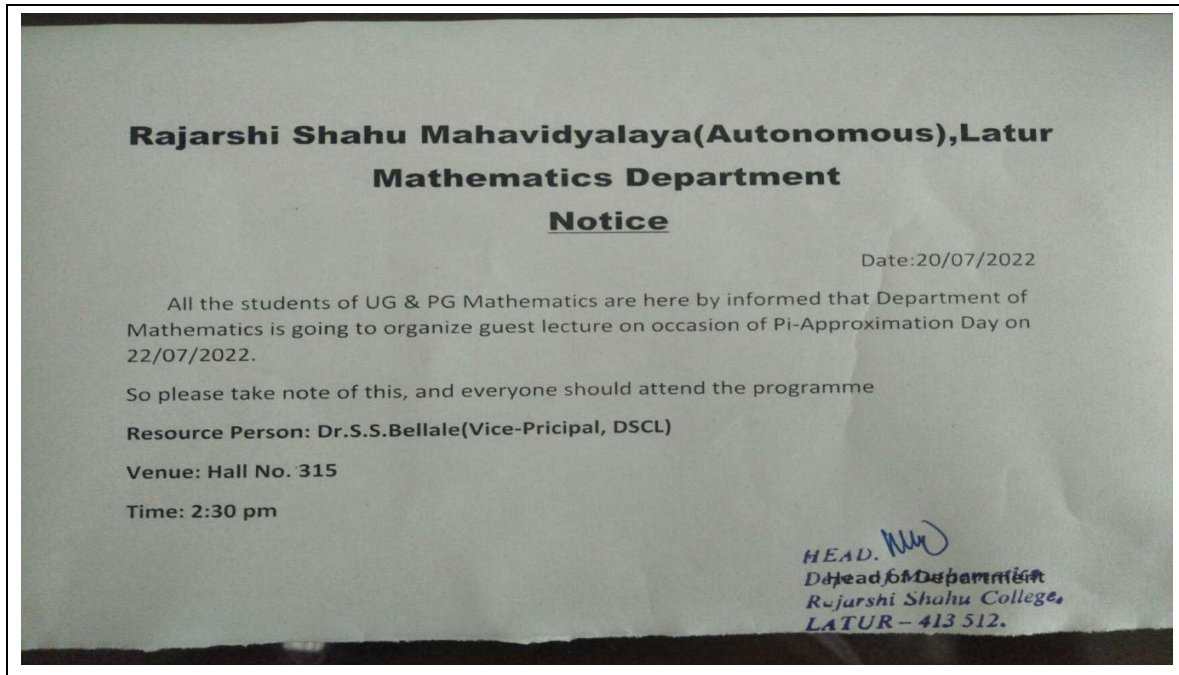

D) Copies of Brochure Prepared for the Programme:

E)Link of Video of the programme: Nil

F) Any other publicity material: Nil

Rajarshi Shahu Mahavidyalaya (Autonomous), Latur
Guest Lecture on the occasion of Pi- Approximation Day
2022-2023

Attendance

Sr. No.	Name	Gender	Class	Sign
1	Barure Pritom Shivraj	Male	B.Sc. T.Y.	Pritom
2	Jadhav Aniket	Male	B.Sc. T.Y.	Aniket
3	Gumade Yagneshwar Namdev	Male	M.Sc. S.Y.	Yagneshwar
4	Kalkumbe Raju J	Male	M.Sc. S.Y.	Raju
5	Boyane Viraj Umakant	Male	B.Sc. S.Y.	Viraj
6	Rathod Krishna Narayan	male	B.Sc. S.Y.	Krishna
7	Bhingole Vishnu Dattatray	male	B.Sc. S.Y.	Bhingole
8	Poyl Madhav Satish	Male	B.Sc. S.Y.	Madhav
9	sunwase Sanket Balaji	Male	B.Sc. II	Sanket
10	Kumnapalle Kaustabh Kashinath	male	B.Sc. II	Kaustabh
11	sonigamble Pravin Kumar Shripatkar	male	M.Sc. II	Pravin
12	Sampal Omkar Gyanaba	male	B.Sc. II	Omkar
13	Kadam Dnyaneshwar Mahadu	male	B.Sc. II	Dnyaneshwar
14	Shaikh Furgan Saaduddin	male	B.Sc. III	Furgan
15	Javajge Vijay Manik	Male	B.Sc. III	Vijay
16	Jadhav Pragati Vitthalrao	Female	M.Sc. S.Y.	Pragati
17	Shinde Aishwarya Bhagvat	female	B.Sc. III	Aishwarya
18	Shaikhdar Tahveen Nawab	Female	B.Sc. III	Tahveen
19	Sontakke Akanksha Navnath	female	B.Sc. III	Akanksha
20	Telange Gayatri Somnath	female	B.Sc. III	Gayatri
21	Bhosale Tanuja Maloji	female	B.Sc. III	Tanuja
22	Biradar Devyani Bharat	Female	B.Sc. III	Devyani
23	Helambe Sakshi Sanjay	Female	B.Sc. III	Sakshi
24	shinde shreuti vinod	female	B.Sc. III	Shreuti
25	More Rutuja Kushindar	female	B.Sc. III	Rutuja
26	shrimangale Amruta Balaji	female	B.Sc. T.Y.	Amruta
27	Gulave Nikita Pruthag	female	B.Sc. T.Y.	Nikita
28	fiske kanchan Sangiv	female	B.Sc. III	Kanchan
29	kamble shital Girind	female	B.Sc. III	Shital
30	Rape sheeta chandrakant	female	B.Sc. III	Sheeta
31	Fajge Tejaswini Peakash	female	M.Sc. II	Tejaswini
32	Girzam Sagde Nagnath	male	B.Sc. II	Sagde
33	Jakate Sayag Sushilkumar	male	B.Sc. II	Sayag
34	Lokale Sumeeth Shyam	male	B.Sc. II	Sumeeth
35	Rodge Rohit Shivanand	male	B.Sc. II	Rohit
36	Inchale Ashish Abhangrao	Male	B.Sc. II	Ashish
37	Beldar Vishwajit Dinkar	male	B.Sc. II	Vishwajit
38	Rathod Namdev Prabhakar	male	B.Sc. II	Namdev
39	Dhamane MALOJI VIKRANT	Male	M.Sc. II	Maloji
40	Shaikh Sumeer Pashmिया	male	M.Sc. II	Shaikh