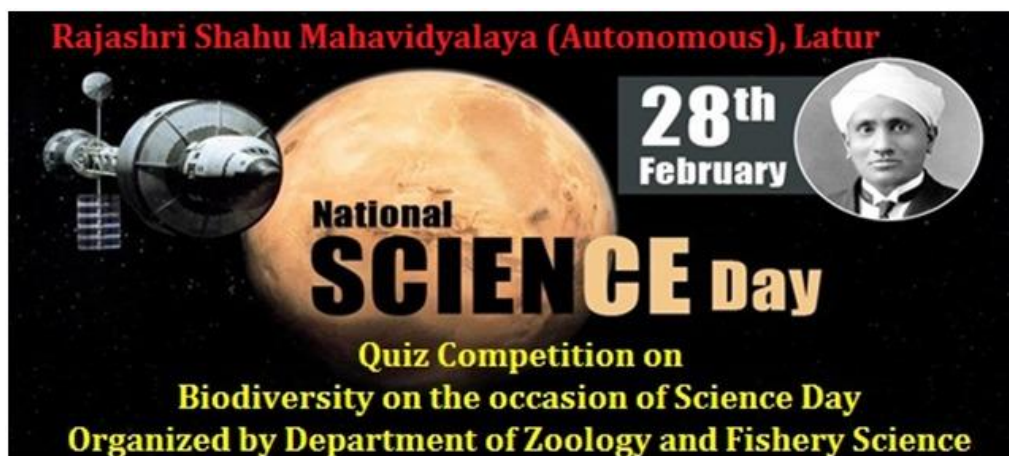

C) Brochure:

Dear Sir/Madam,

It gives us an immense pleasure to announce **“Quiz Competition On Biodiversity” on occasion of science day (28th February)**. The National Science Day is celebrated all over India on 28th of February every year to commemorate the discovery of the Raman Effect by Indian physicist, Sir C. V. Raman in the year 1928.

Note:

- No Registration!!
- Test mode: Online
- No Time limit
- Only one response accepted
- Certificate will be awarded to the participant who scores above 80%

Organizing Committee:

- Dr. Mahadev Gavhane (Principal)
- Prof. Dr. A. J. Raju (Vice-Principal)
- Prof. S.N. Shinde (Vice-Principal)
- Dr. A.A. Yadav (IQAC Coordinator)
- Dr.D.S. Rathod (HoD)
- Dr. K.S. Raut
- Mr. Nalle Datta
- Mrs. Jagtap Dhanshri
- Miss. Madhuri Bhande

Attend the Quiz using following link:

<https://docs.google.com/forms/d/e/1FAIpQLSfdoXgQJMQ6P4gqh89D9w-vp1Bu3ehQQoqVuT_tSRdRc3pTQ/viewform?usp=sf_link>