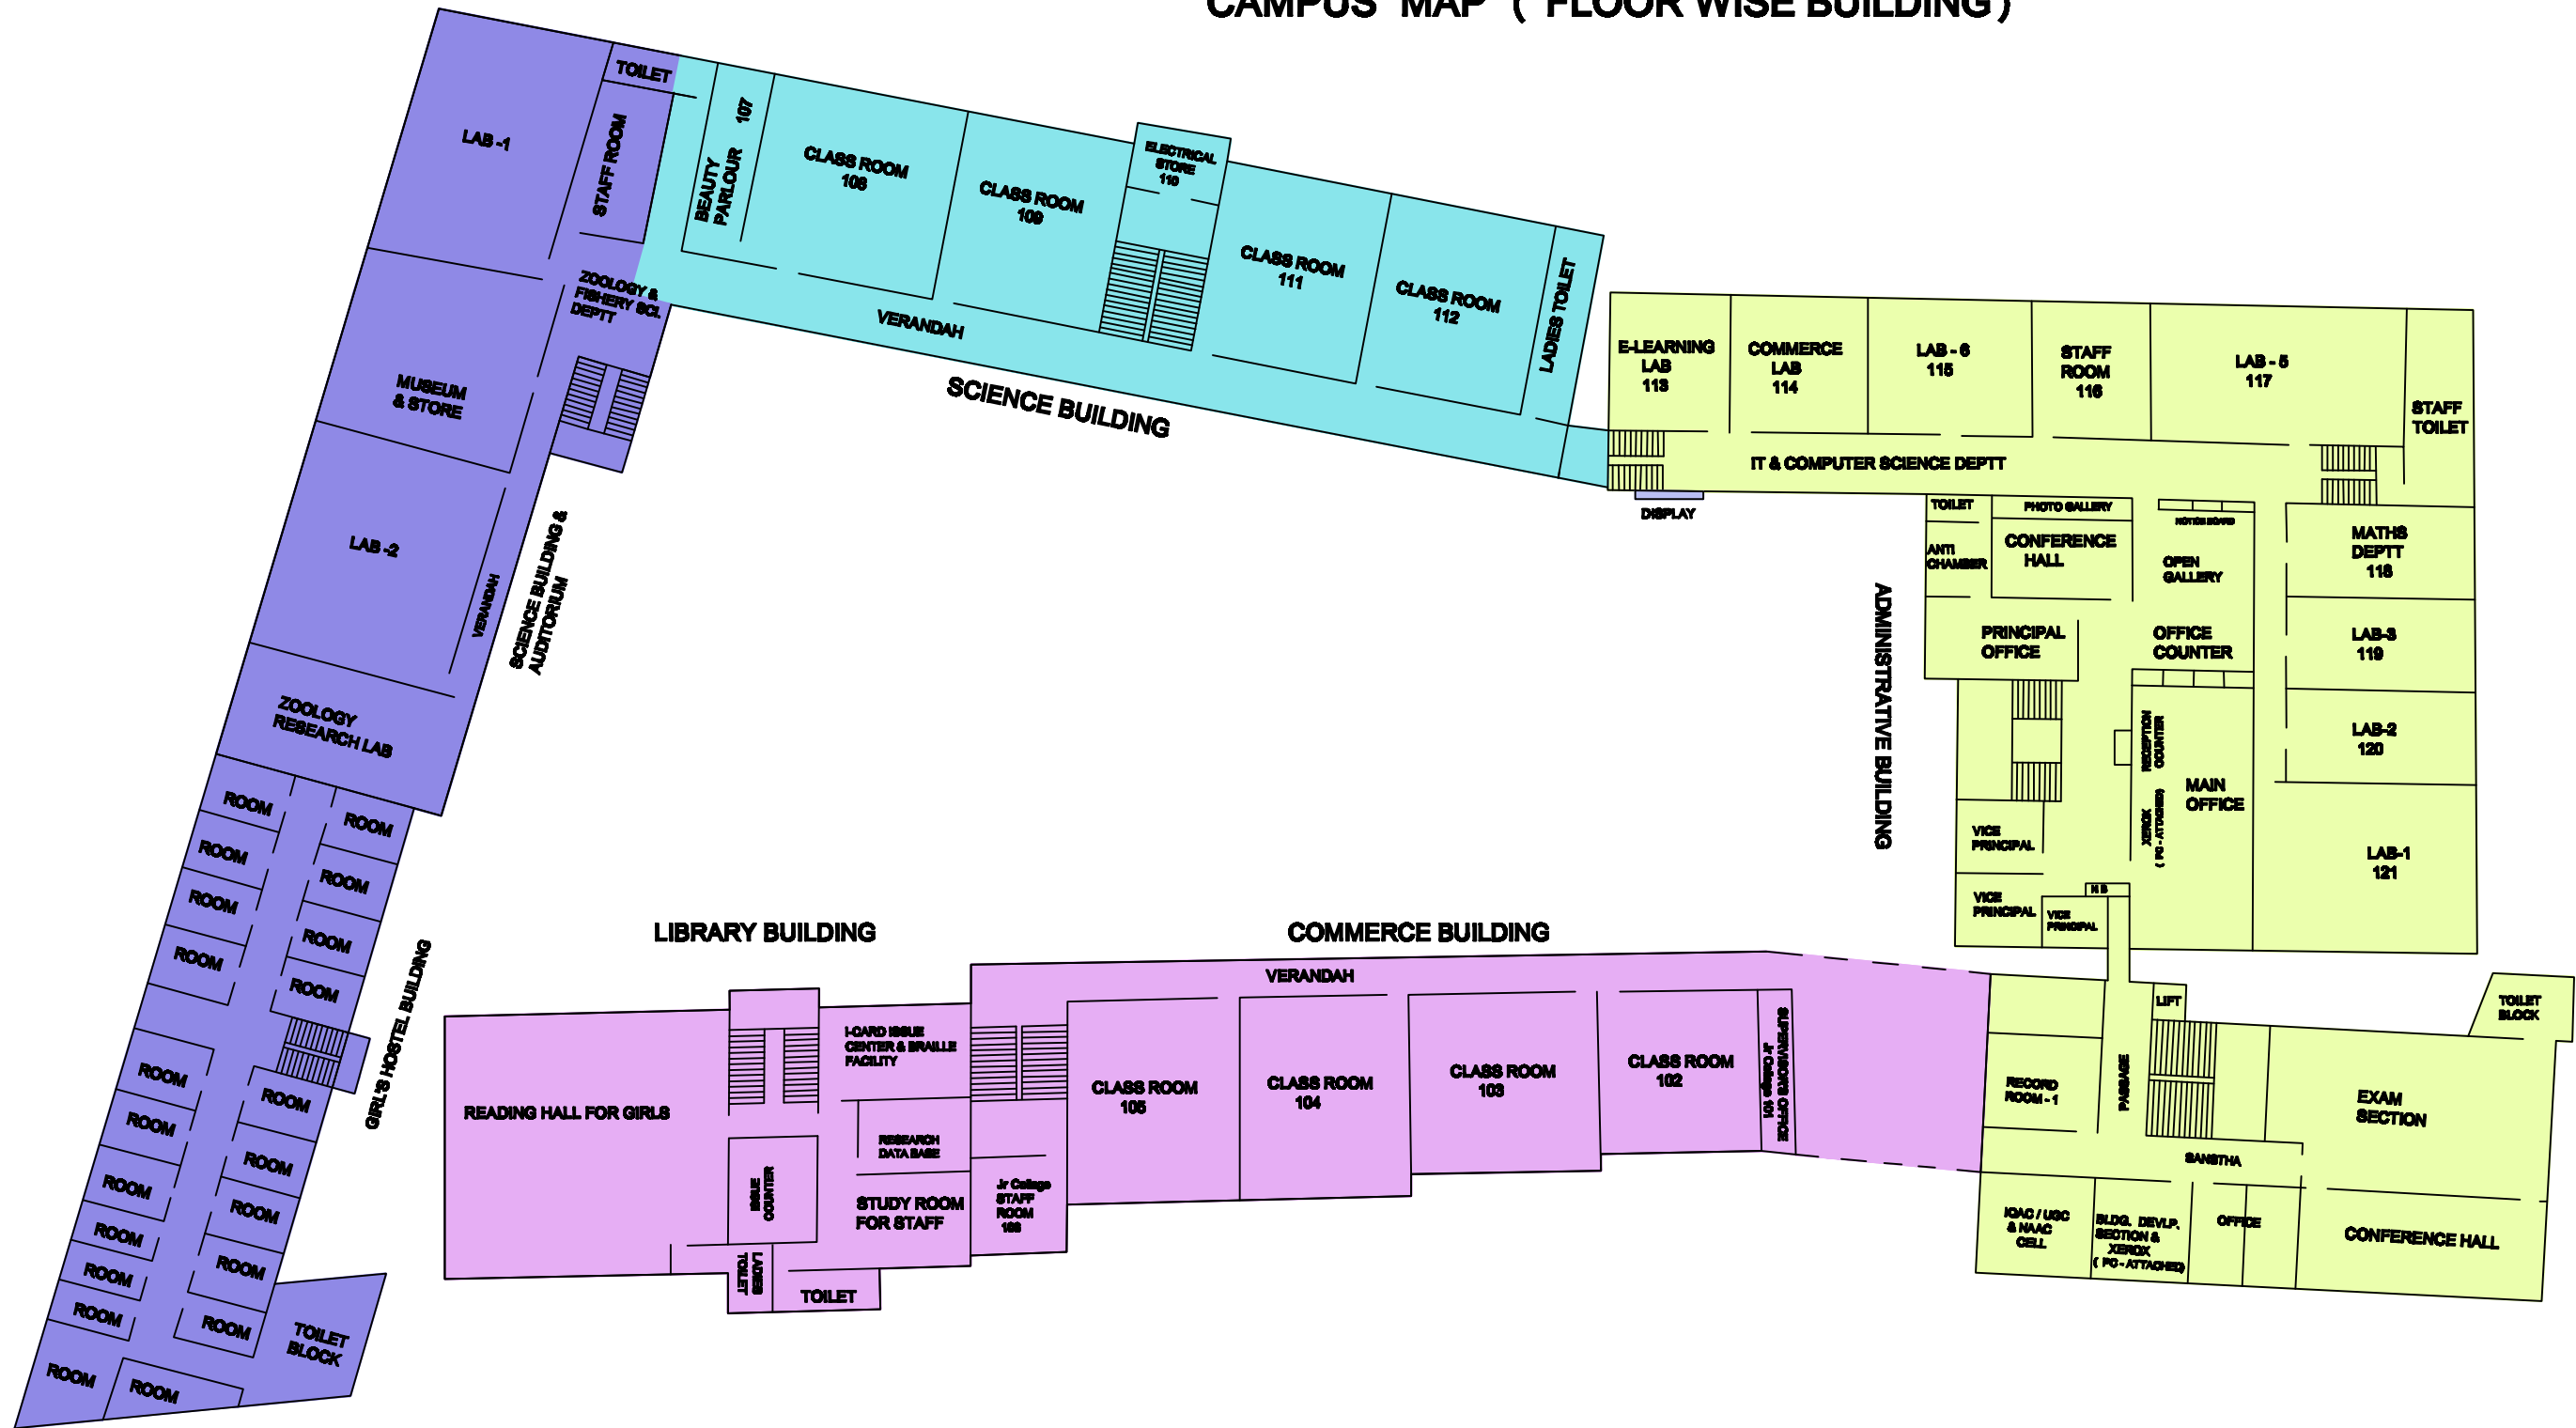

RAJARSHI SHAHU MAHAVIDYALAYA, LATUR (AUTONOMOUS) CAMPUS MAP (FLOOR WISE BUILDING)

FIRST FLOOR