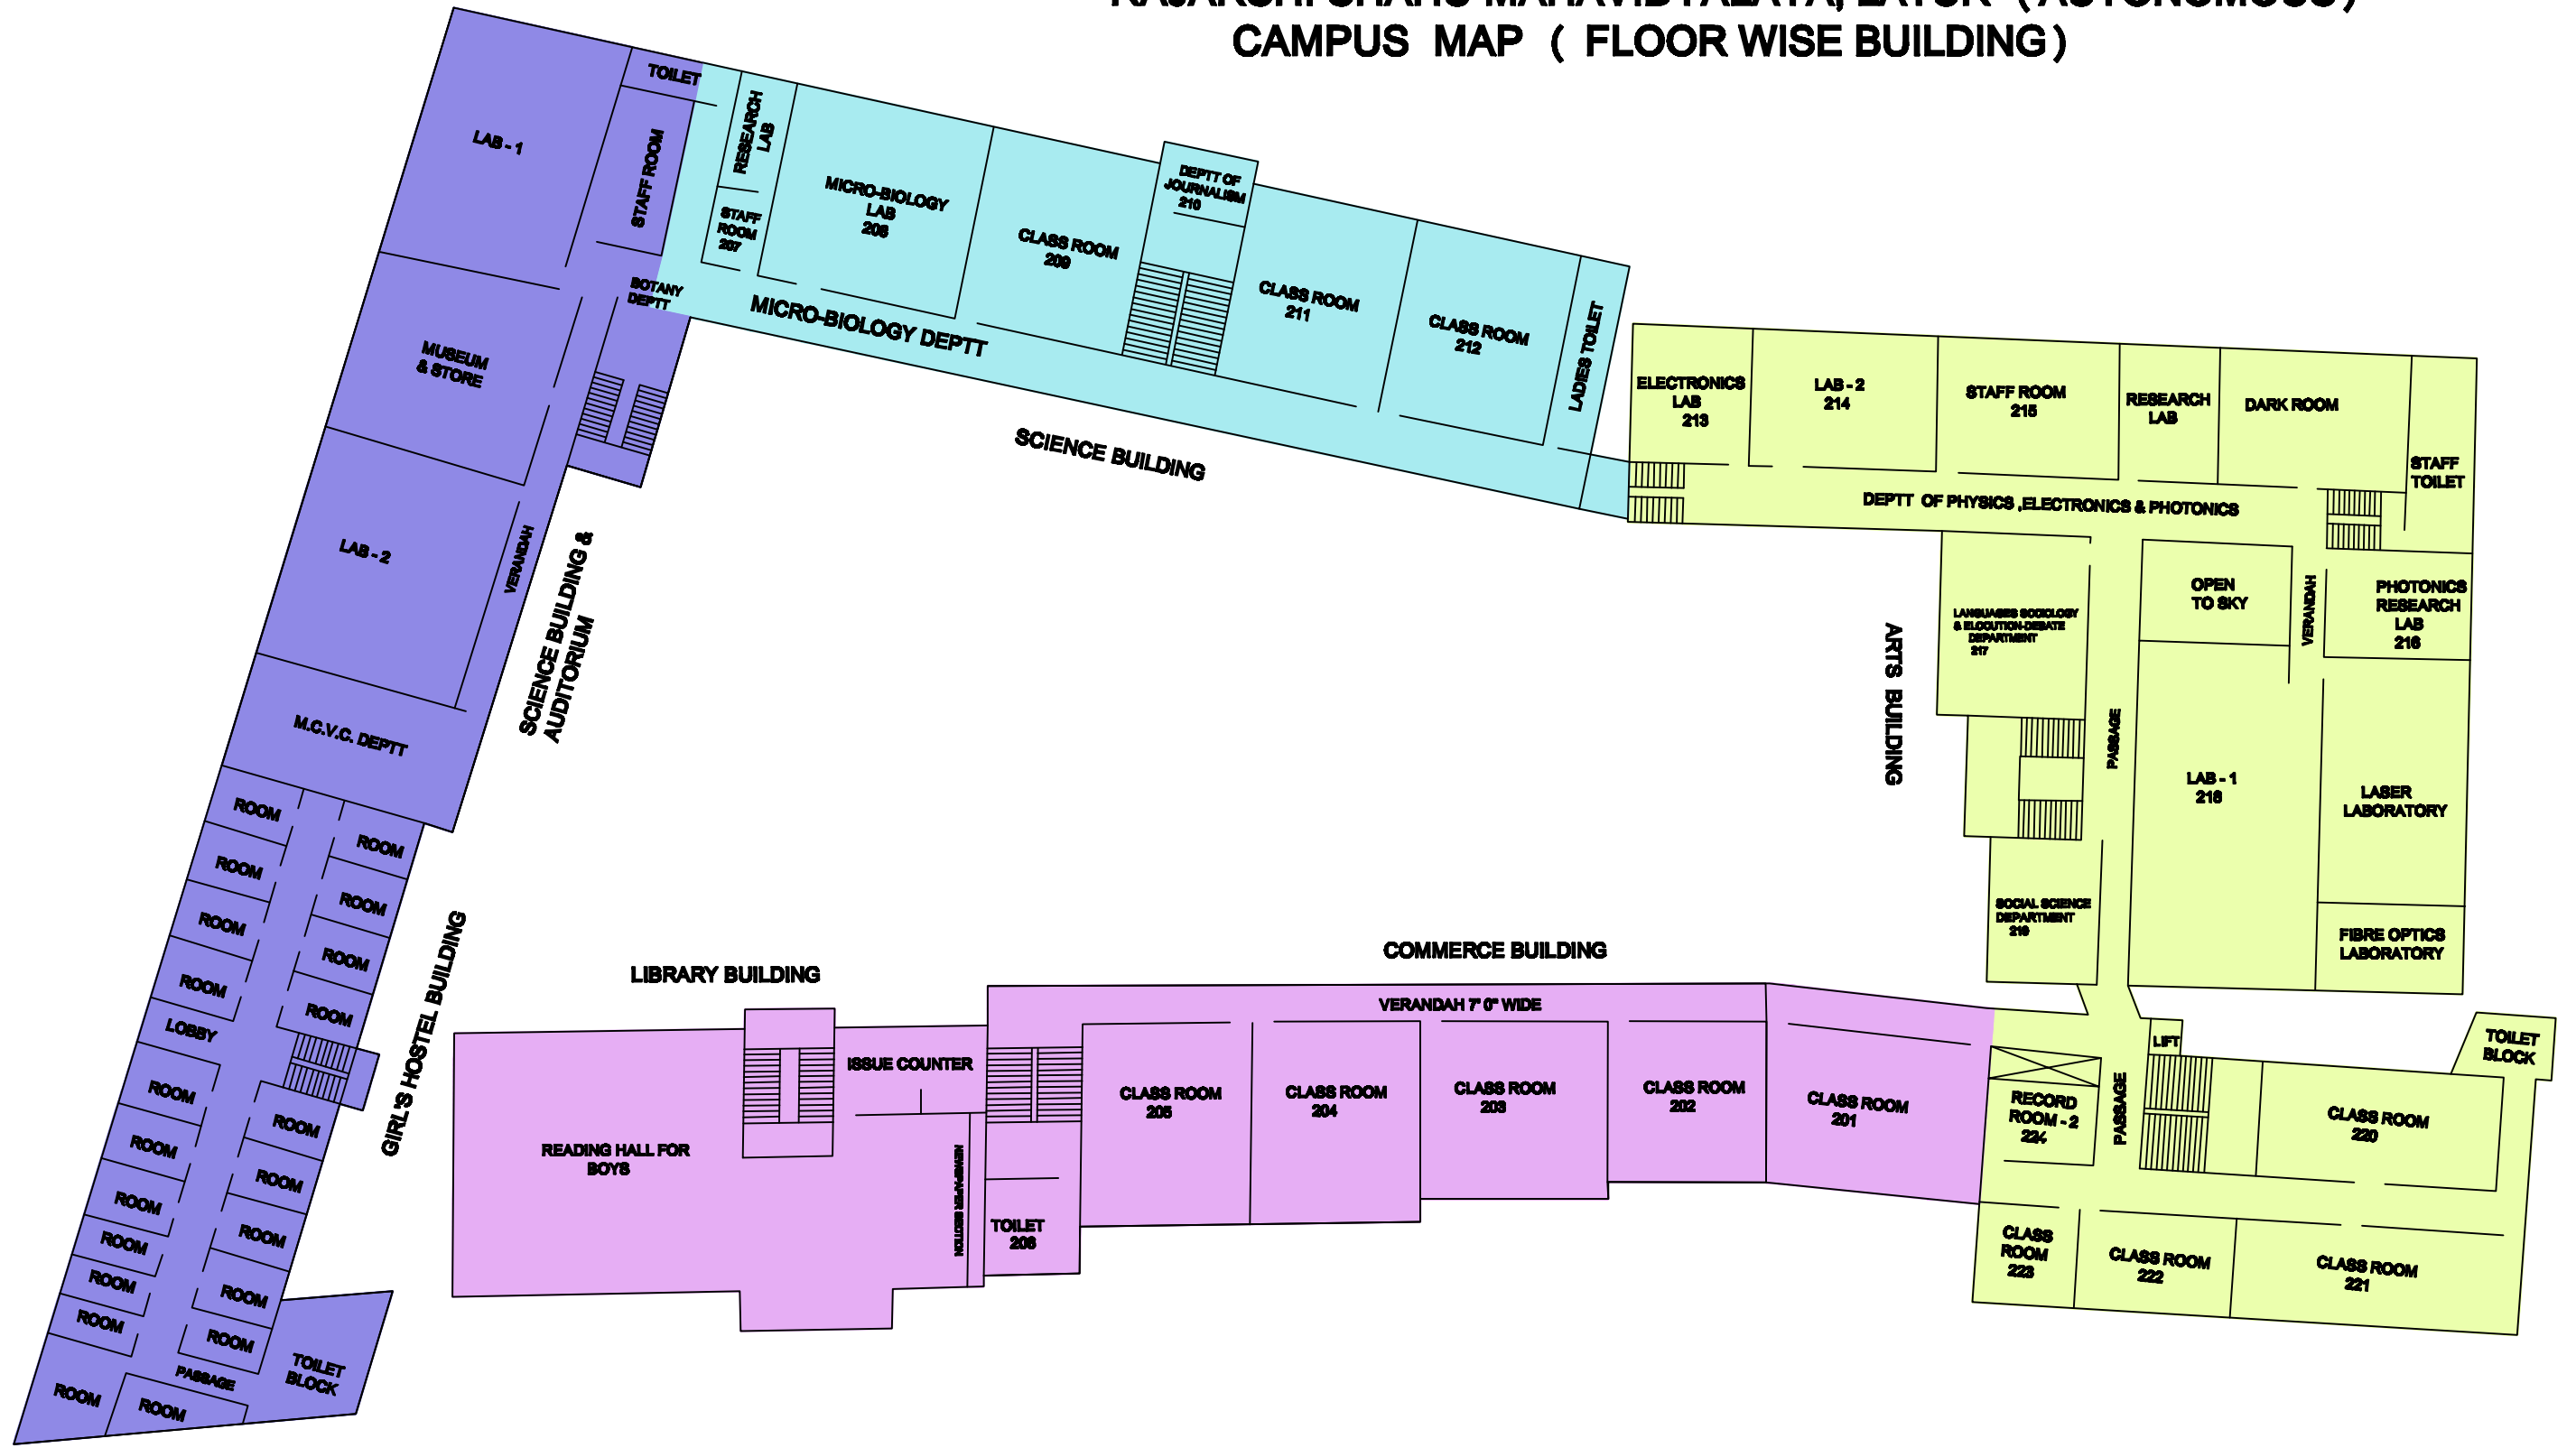

RAJARSHI SHAHU MAHAVIDYALAYA, LATUR (AUTONOMOUS) CAMPUS MAP (FLOOR WISE BUILDING)

SECOND FLOOR