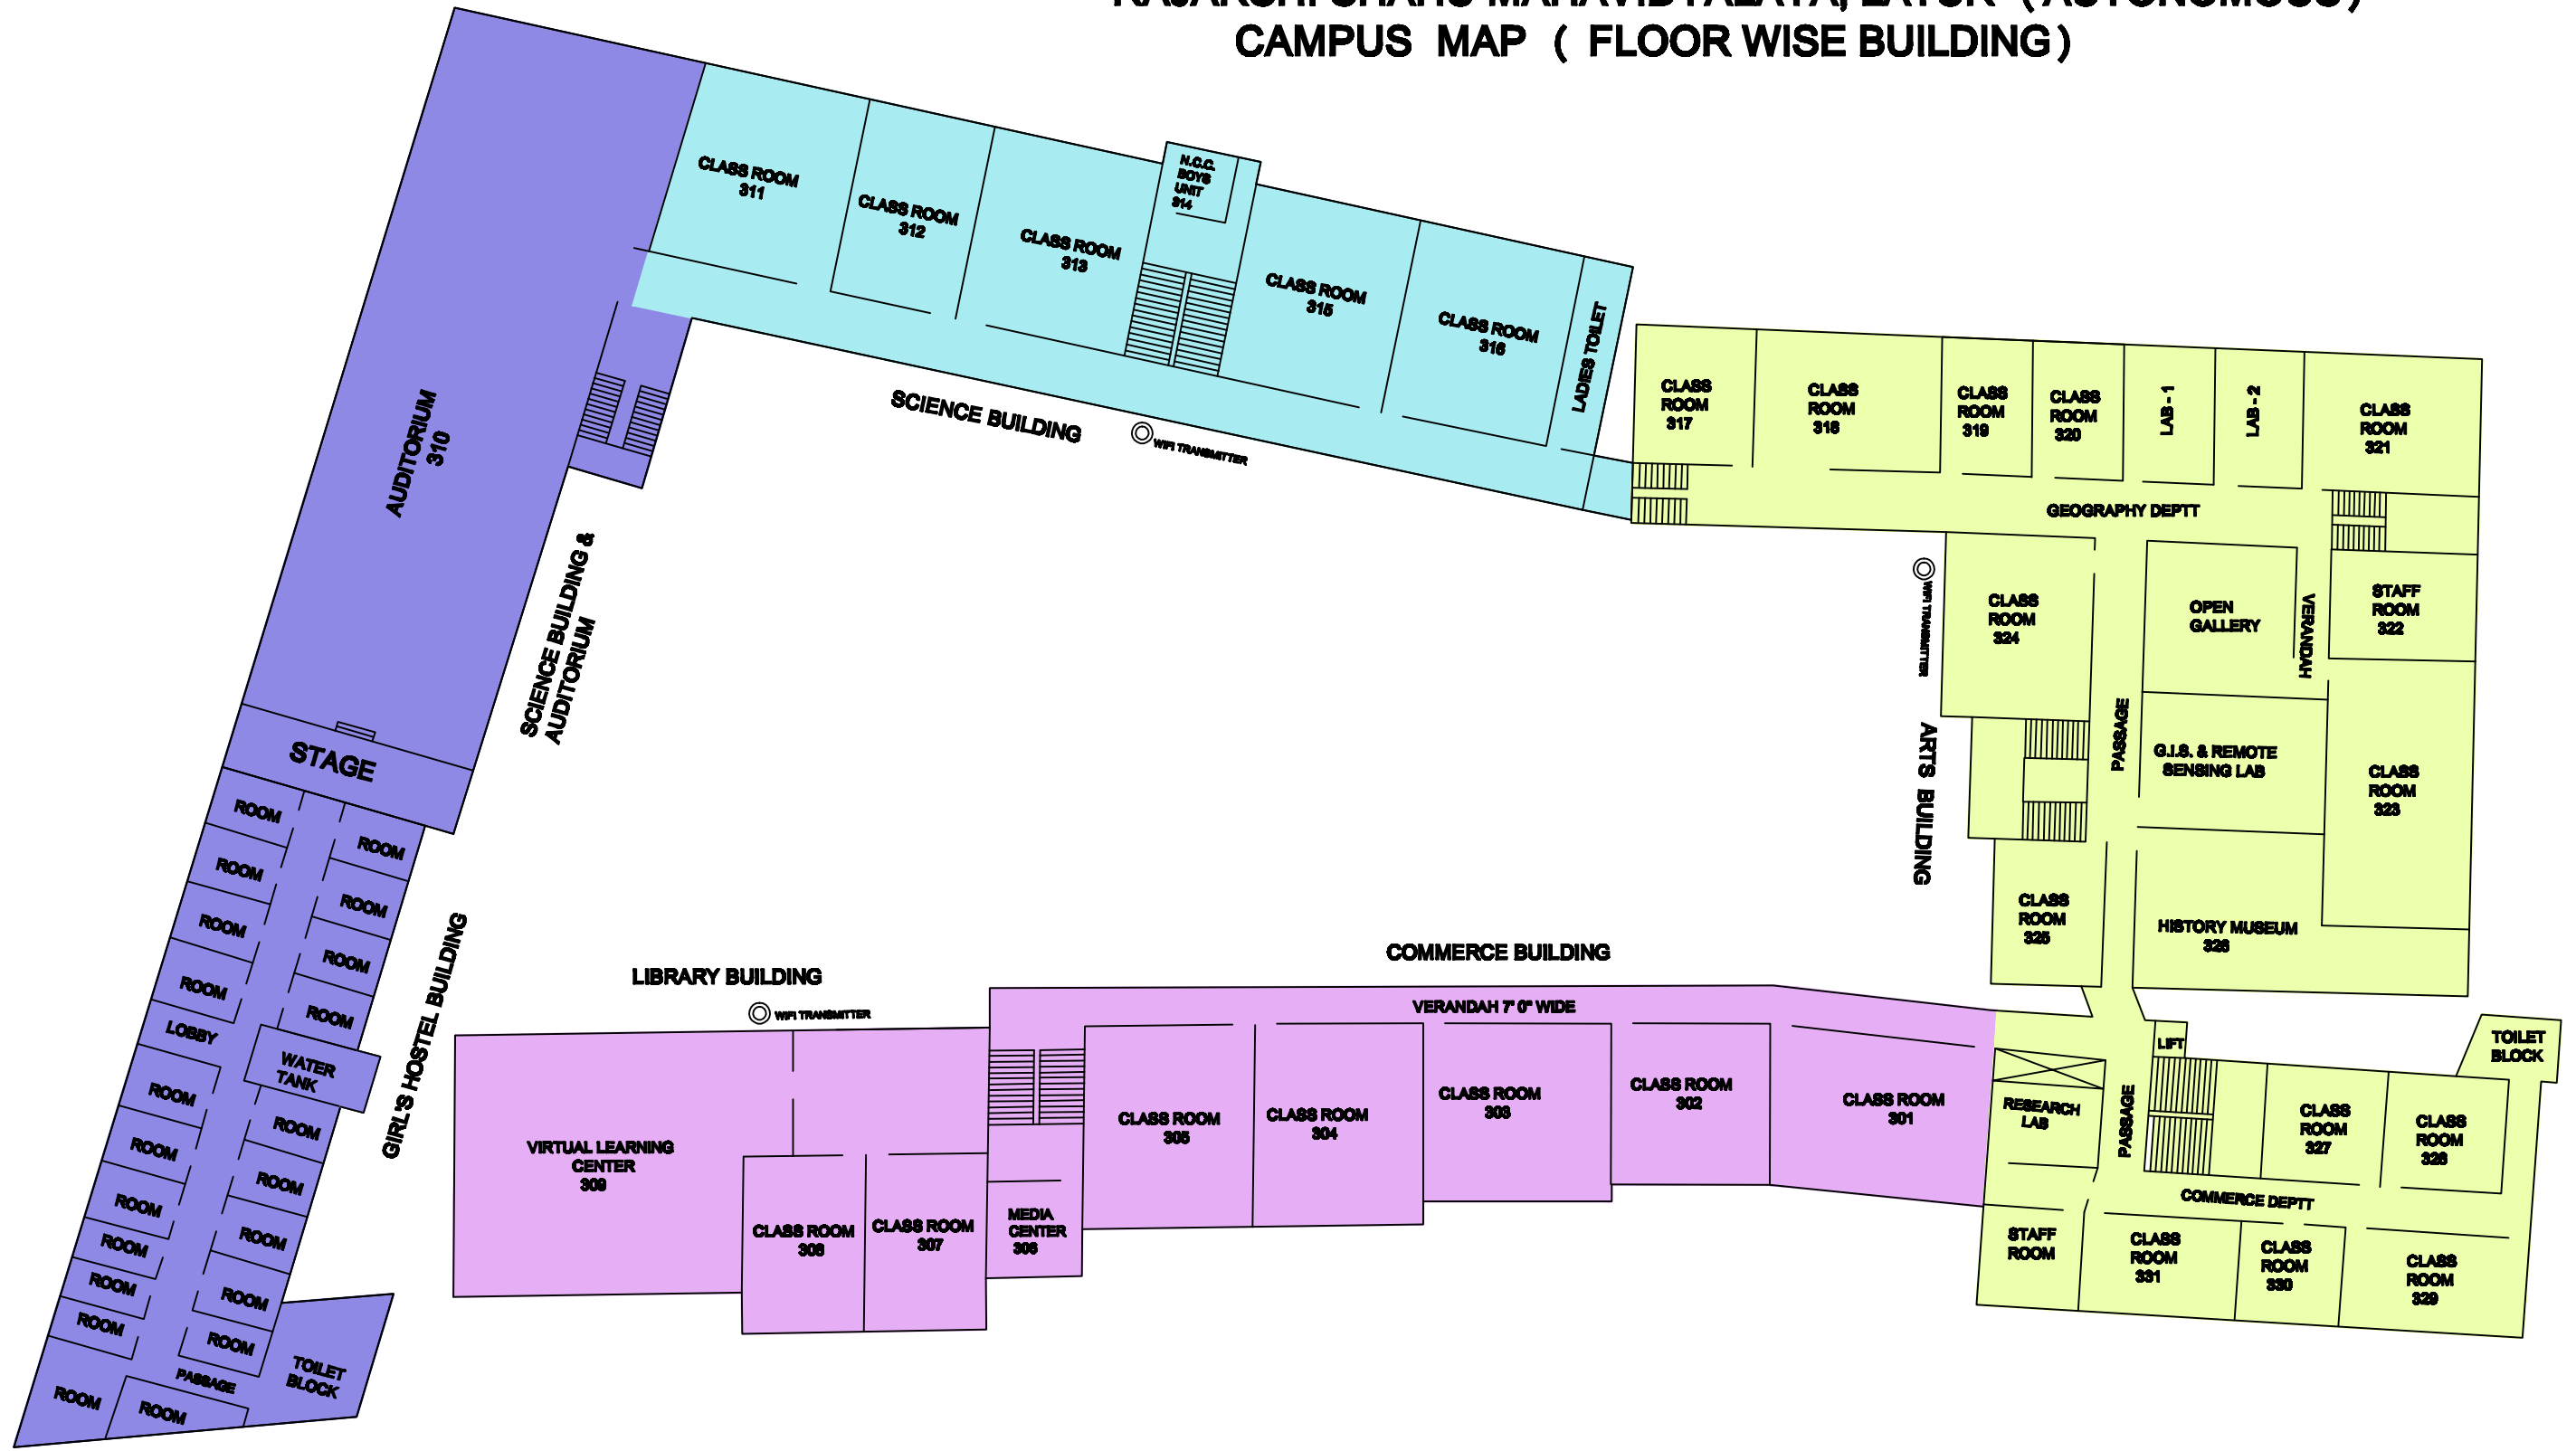

RAJARSHI SHAHU MAHAVIDYALAYA, LATUR (AUTONOMOUS) CAMPUS MAP (FLOOR WISE BUILDING)

THIRD FLOOR