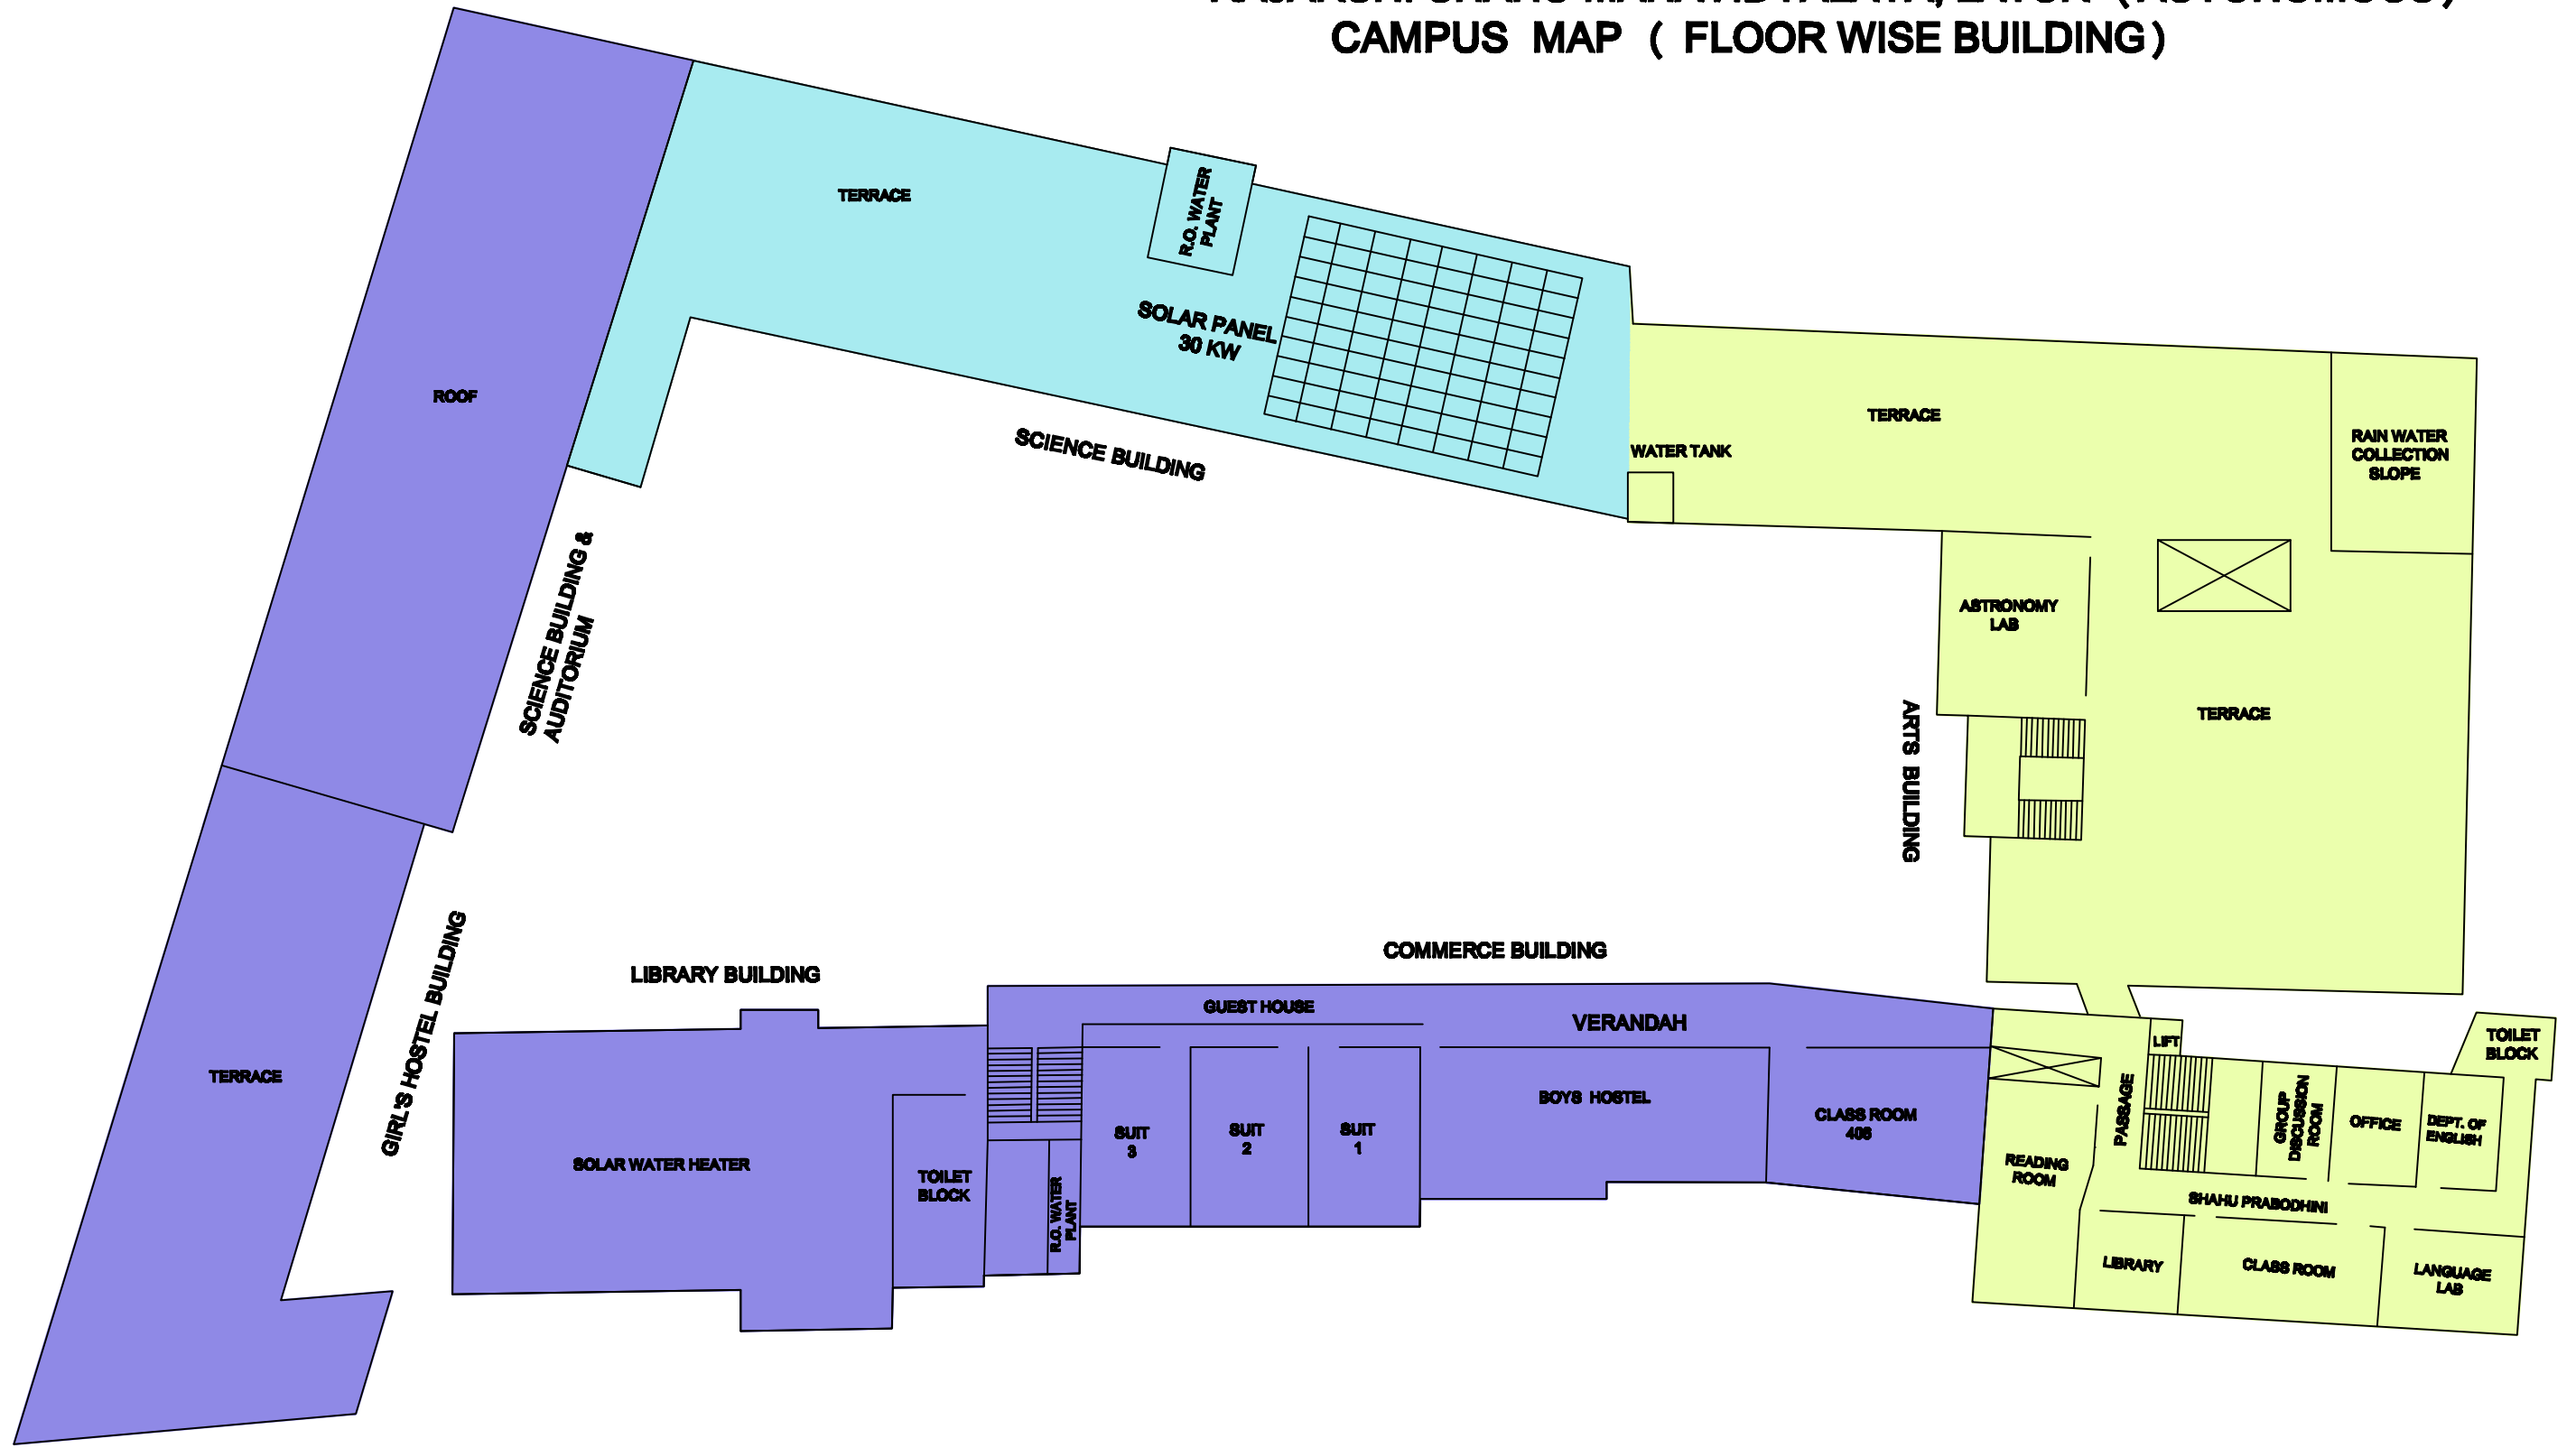

**RAJARSHI SHAHU MAHAVIDYALAYA, LATUR (AUTONOMOUS)
CAMPUS MAP (FLOOR WISE BUILDING)**

FOURTH FLOOR