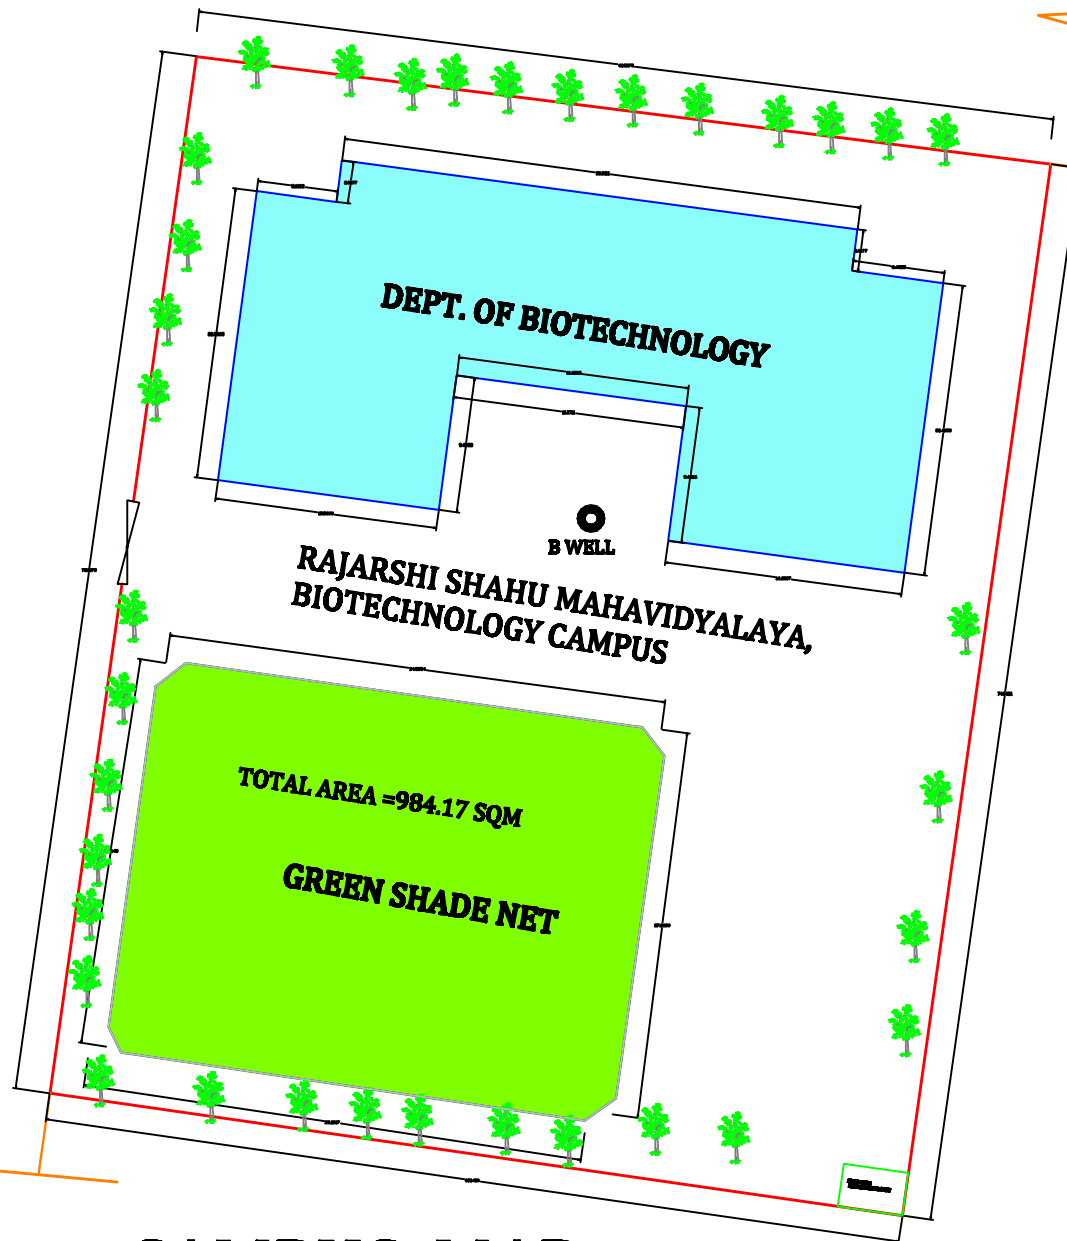

MIDC ROAD

MIDC ROAD

CAMPUS MAP

LEGEND

SR. NO.	PARTICULAR	SYMBOL
1	BOUNDARY LINE	—
2	ROAD	—
3	TREE	🌳
4	B WELL	⊙
5	EX. BUILDING	▭
6	E. POLE	⊥

OWNER
 Department Of Biotechnology
 Rajarshi Shahu Mahavidyalaya
 Latur

TOTAL LENGHT = 4427.12 SQM
 = 1 ACER, 4 GUNTHE

DATE :- 02 / 01 / 2018 DRAWN BY :-

SCALE :- CHECKED BY :-

Surveyed by:-

AAKAR SURVEYS
 survey & consultants
 Opp.S. P. Office
 Ambajogai road
 LATUR, 9423737035