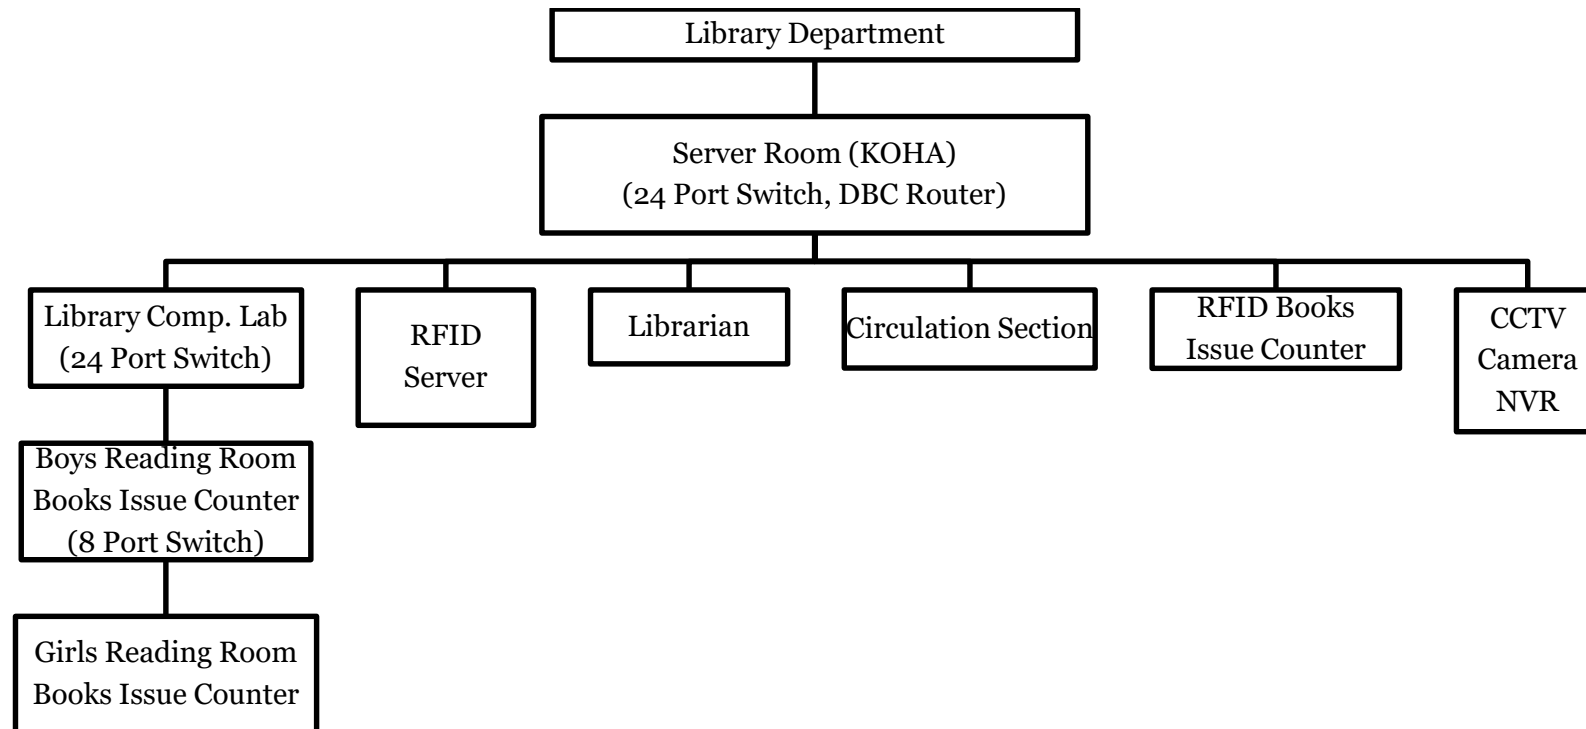

Date: 09/01/2024

Principal

**Shiv Chhatrapati Shikshan Sanstha's
Rajarshi Shahu Mahavidyalaya, Latur
(Autonomous)**

Internet LAN Flowchart (Main Campus)

Internet Connection 4 Line

(300 Mbps Airtel Broad Band 1 Static IP, 200 Mbps BSNL Broad Band, 50 Mbps 2 Leased Line 3 Static IP)

**Shiv Chhatrapati Shikshan Sanstha's
Rajarshi Shahu Mahavidyalaya, Latur
(Autonomous)
Internet LAN Flowchart (Main Campus)
Distribution of Internet Connection from Office**

**Shiv Chhatrapati Shikshan Sanstha's
Rajarshi Shahu Mahavidyalaya, Latur
(Autonomous)
Internet LAN Flowchart (Central Library)
Internet Connection 1 Line
(50 Mbps 1 Leased Line 1 Static IP, Fiber Cable)**

Shiv Chhatrapati Shikshan Sanstha's
Rajarshi Shahu Mahavidyalaya, Latur
(Autonomous)
Internet LAN Flowchart (Biotechnology Campus)
Internet Connection 1 Line
(100 Mbps 1 Jio Broadband Line)