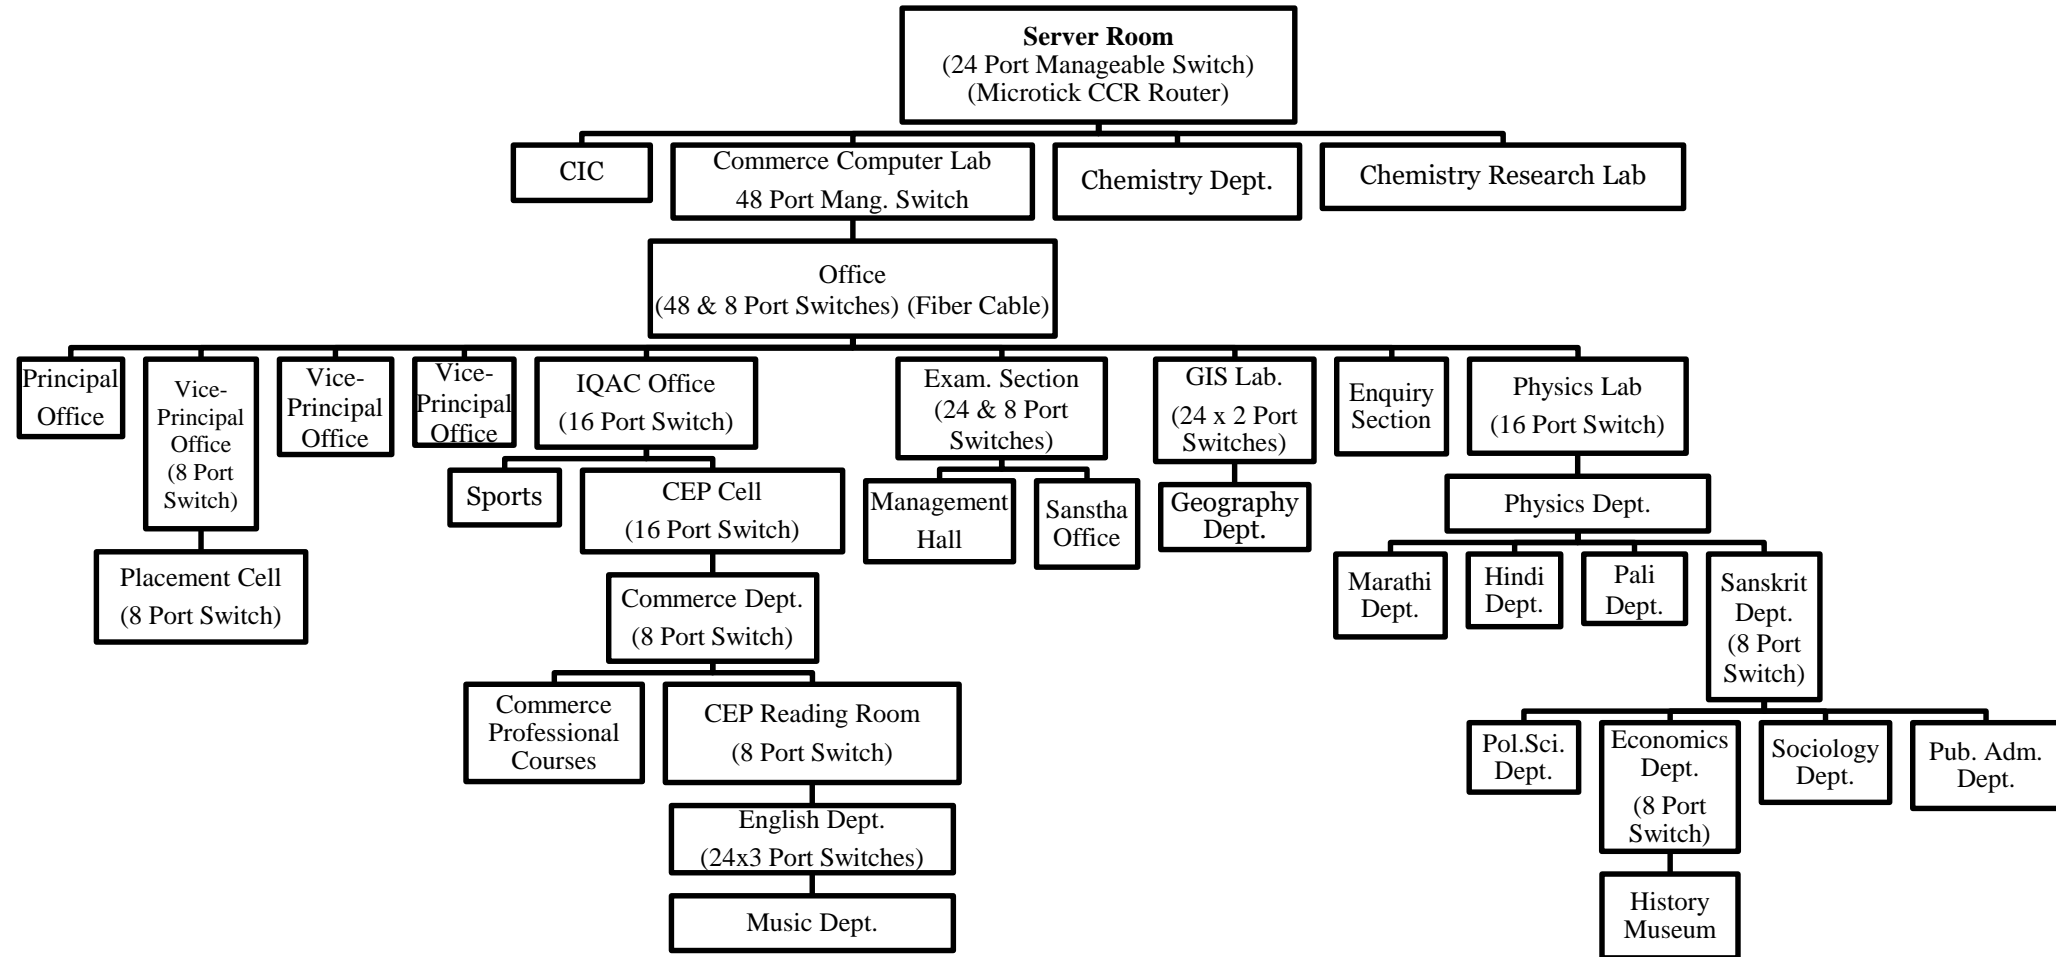

Date: 09/01/2024

Principal

**Shiv Chhatrapati Shikshan Sanstha's
Rajarshi Shahu Mahavidyalaya, Latur
(Autonomous)**

Internet LAN Flowchart (Main Campus)

Internet Connection 4 Line

(300 Mbps Airtel Broad Band 1 Static IP, 200 Mbps BSNL Broad Band, 50 Mbps 2 Leased Line 3 Static IP)

**Shiv Chhatrapati Shikshan Sanstha's
Rajarshi Shahu Mahavidyalaya, Latur
(Autonomous)
Internet LAN Flowchart (Main Campus)
Distribution of Internet Connection from Office**

**Shiv Chhatrapati Shikshan Sanstha's
Rajarshi Shahu Mahavidyalaya, Latur
(Autonomous)
Internet LAN Flowchart (Central Library)
Internet Connection 1 Line
(50 Mbps 1 Leased Line 1 Static IP, Fiber Cable)**

Shiv Chhatrapati Shikshan Sanstha's
Rajarshi Shahu Mahavidyalaya, Latur
(Autonomous)
Internet LAN Flowchart (Biotechnology Campus)
Internet Connection 1 Line
(100 Mbps 1 Jio Broadband Line)