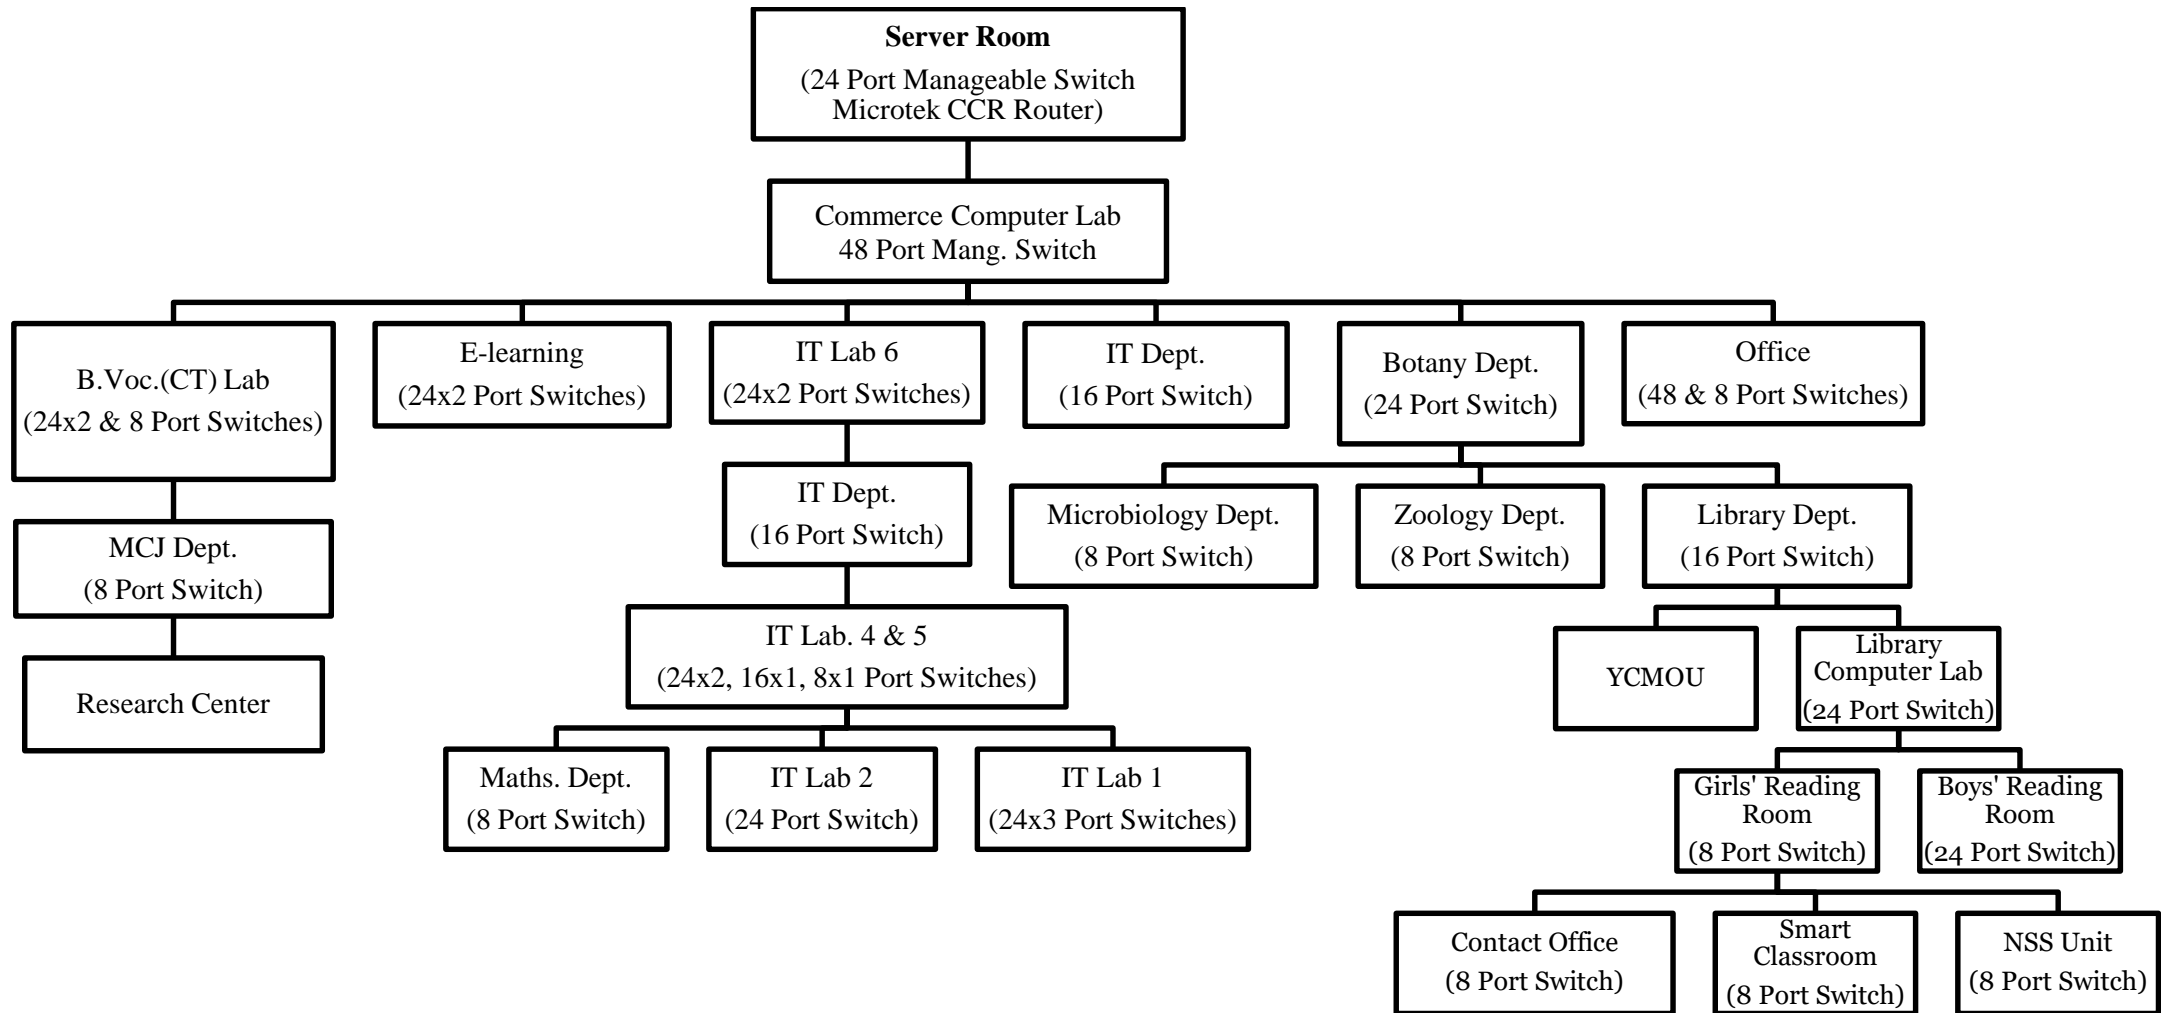

Date: 09/01/2024

Principal

**Shiv Chhatrapati Shikshan Sanstha's
Rajarshi Shahu Mahavidyalaya, Latur
(Autonomous)**

Internet LAN Flowchart (Main Campus)

Internet Connection 4 Line

(300 Mbps Airtel Broad Band 1 Static IP, 200 Mbps BSNL Broad Band, 50 Mbps 2 Leased Line 3 Static IP)

**Shiv Chhatrapati Shikshan Sanstha's
Rajarshi Shahu Mahavidyalaya, Latur
(Autonomous)
Internet LAN Flowchart (Main Campus)
Distribution of Internet Connection from Office**

**Shiv Chhatrapati Shikshan Sanstha's
Rajarshi Shahu Mahavidyalaya, Latur
(Autonomous)
Internet LAN Flowchart (Central Library)
Internet Connection 1 Line
(50 Mbps 1 Leased Line 1 Static IP, Fiber Cable)**

Shiv Chhatrapati Shikshan Sanstha's
Rajarshi Shahu Mahavidyalaya, Latur
(Autonomous)
Internet LAN Flowchart (Biotechnology Campus)
Internet Connection 1 Line
(100 Mbps 1 Jio Broadband Line)