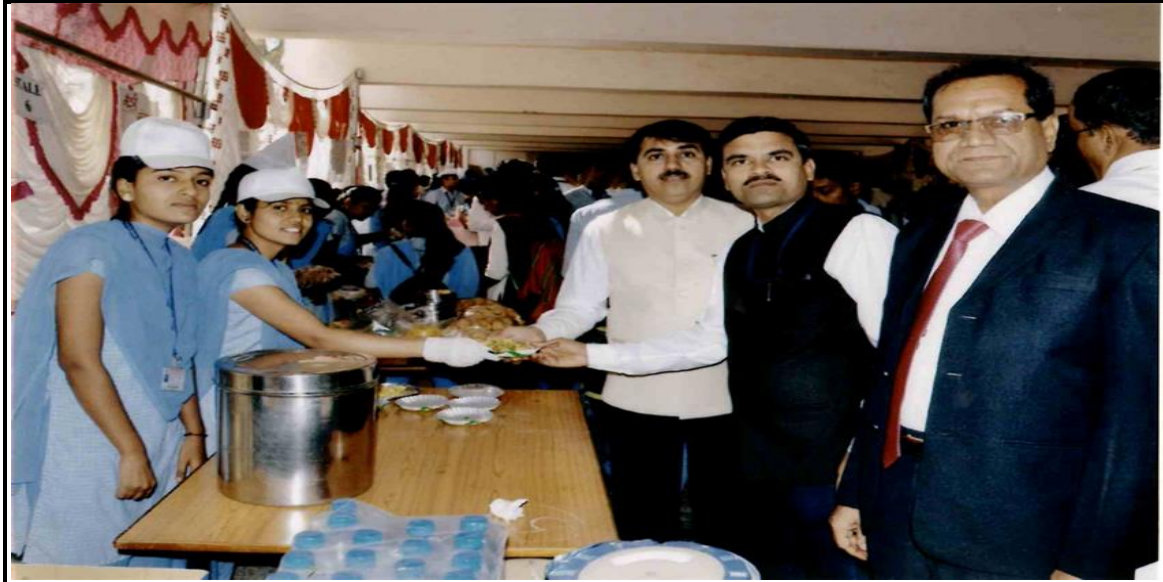

Shiv Chhatrapati Shikshan Sanstha's
Rajarshi Shahu Mahavidyalaya, Latur
(Autonomous)

Kaku Seth Ukka Marg, Chandra Nagar, Latur – 413512 (Maharashtra)

(Affiliated to Swami Ramanand Teerth Marathwada University, Nanded)

NAAC Accredited Grade B++ (Cycle 3) with CGPA 2.99, UGC-CPE (Phase-III) ISO: 9001:2015

Principal Dr Mahadev Gavhane, Prof. S. N. Shinde, and Dr. Prakash Rodiya guide students on the entrepreneurship.